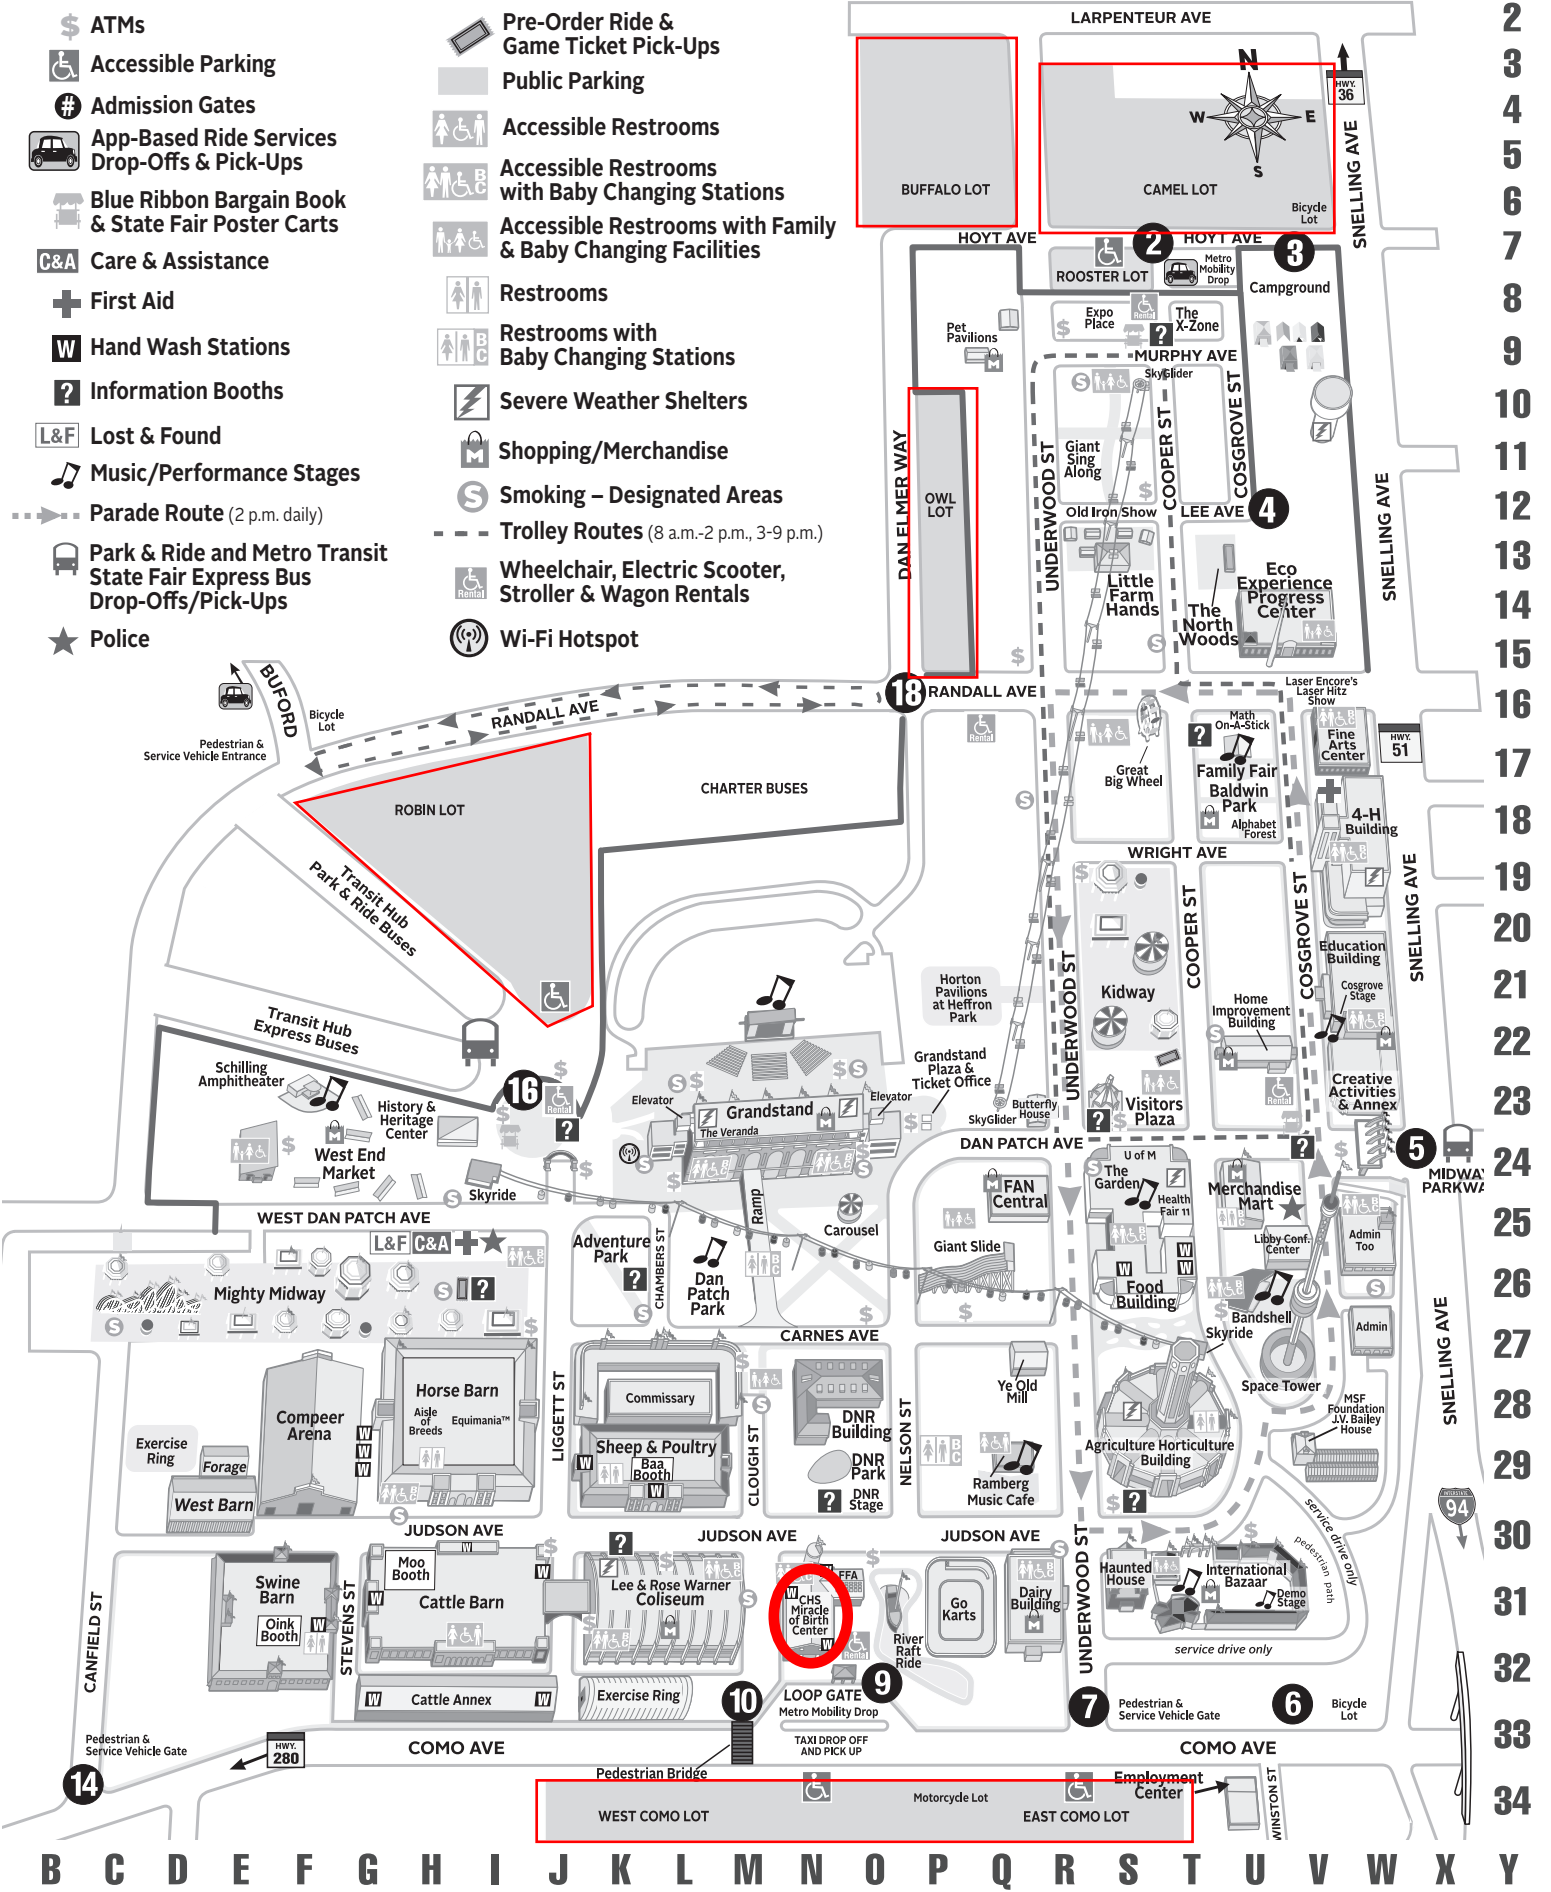

# MINNESOTA STATE FAIR

- ATMs
- Accessible Parking
- Admission Gates
- App-Based Ride Services Drop-Offs & Pick-Ups
- Blue Ribbon Bargain Book & State Fair Poster Carts
- Care & Assistance
- First Aid
- Hand Wash Stations
- Information Booths
- Lost & Found
- Music/Performance Stages
- Parade Route (2 p.m. daily)
- Park & Ride and Metro Transit State Fair Express Bus Drop-Offs/Pick-Ups
- Police
- Pre-Order Ride & Game Ticket Pick-Ups
- Public Parking
- Accessible Restrooms
- Accessible Restrooms with Baby Changing Stations
- Accessible Restrooms with Family & Baby Changing Facilities
- Restrooms
- Restrooms with Baby Changing Stations
- Severe Weather Shelters
- Shopping/Merchandise
- Smoking – Designated Areas
- Trolley Routes (8 a.m.-2 p.m., 3-9 p.m.)
- Wheelchair, Electric Scooter, Stroller & Wagon Rentals
- Wi-Fi Hotspot

B C D E F G H I J K L M N O P Q R S T U V W X Y