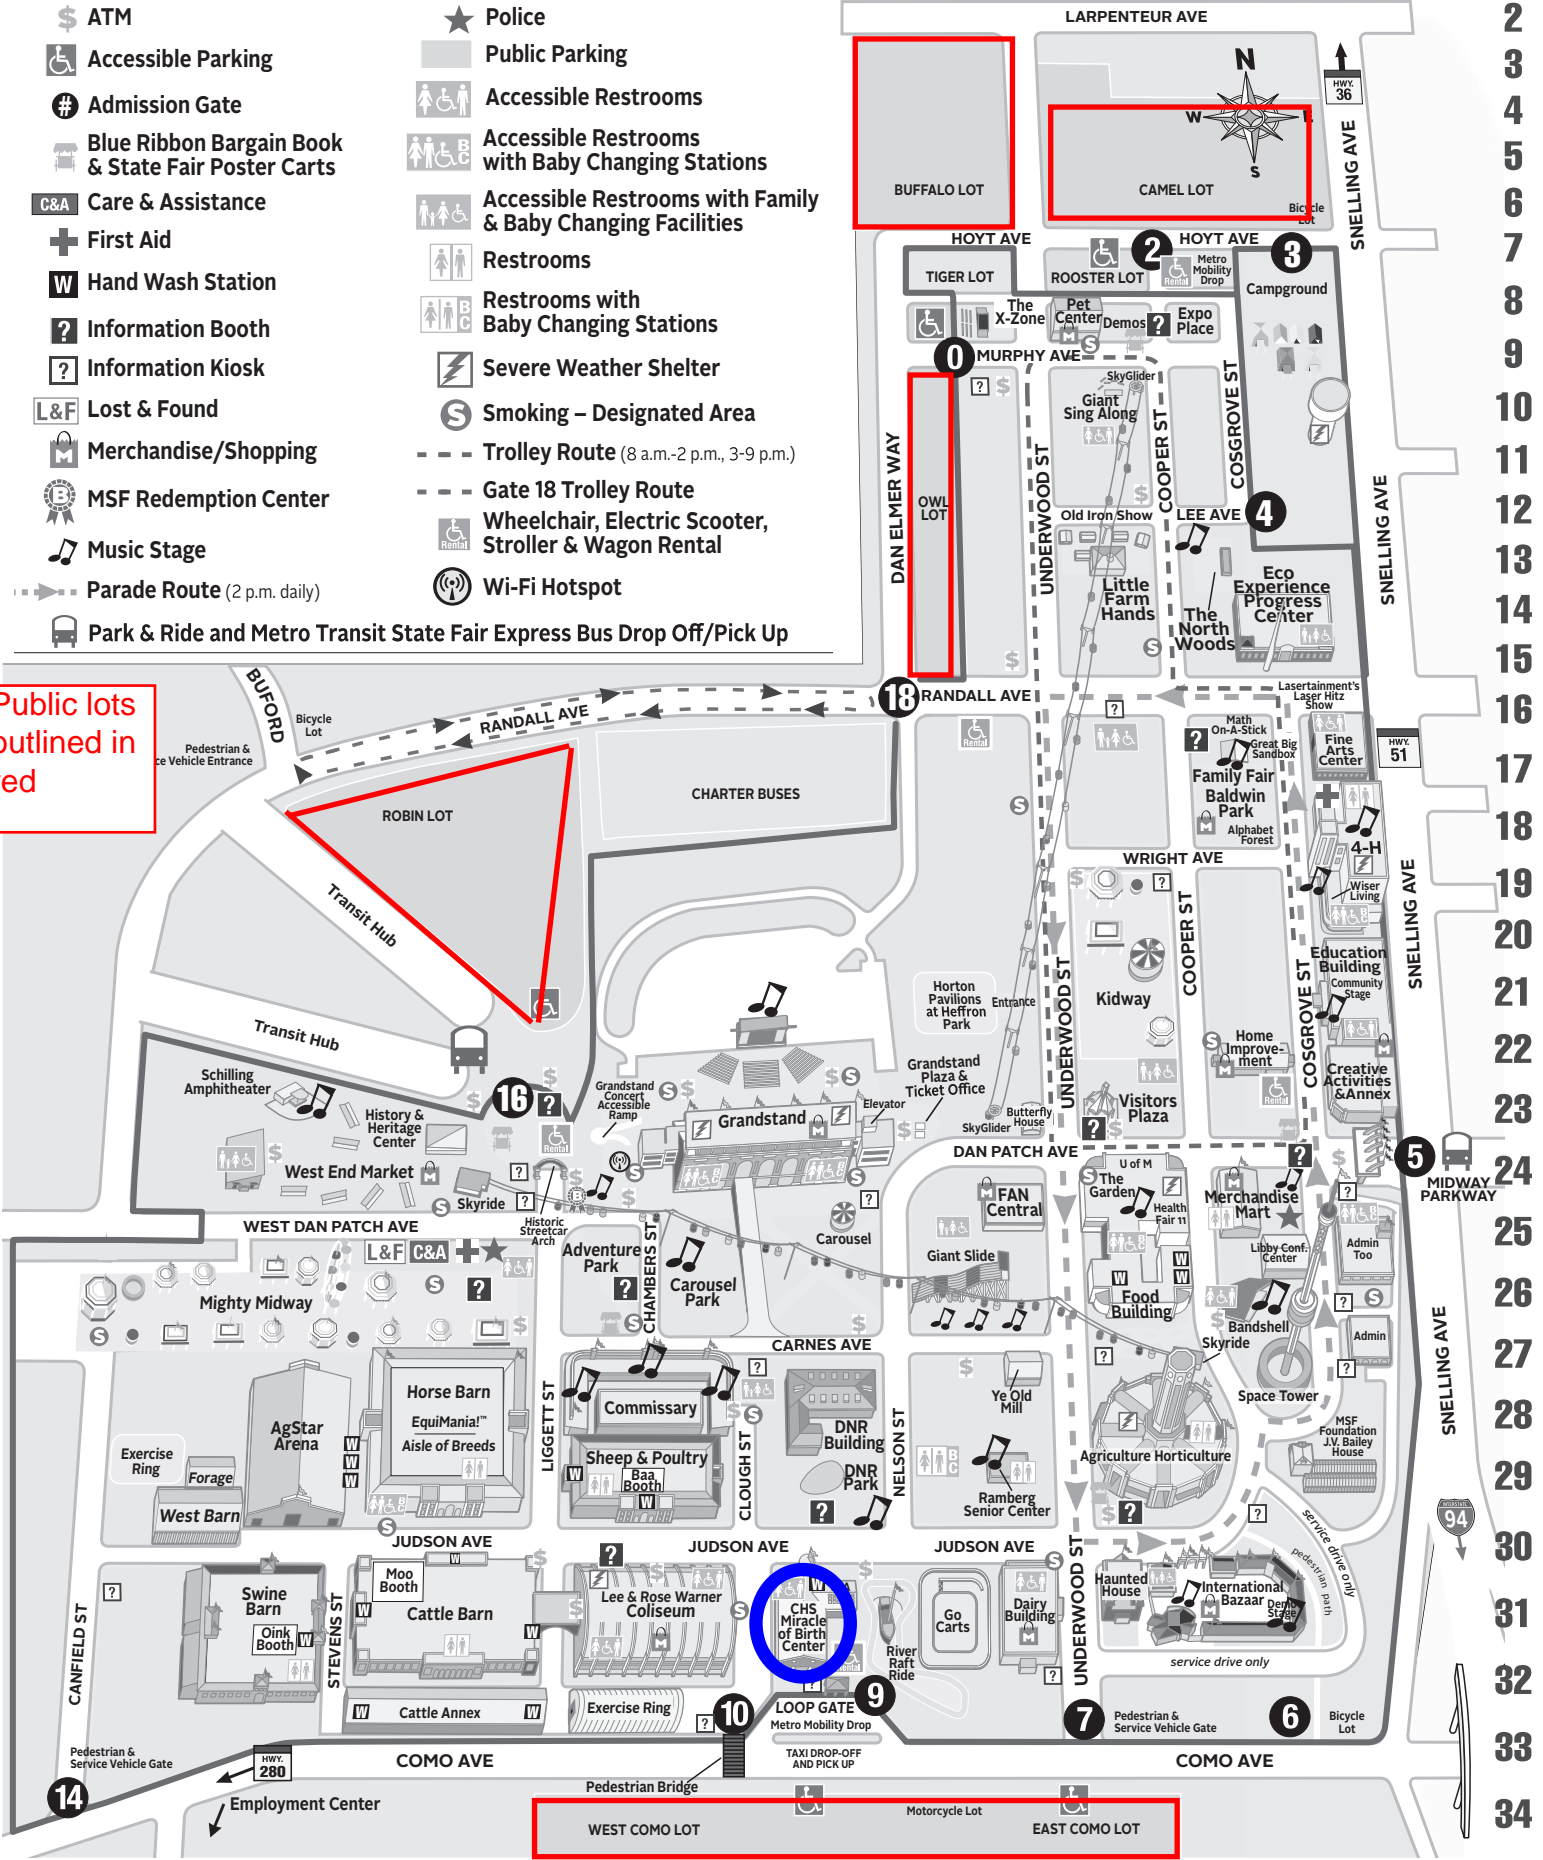

MINNESOTA STATE FAIR 2016

- ATM
- Accessible Parking
- Admission Gate
- Blue Ribbon Bargain Book & State Fair Poster Carts
- Care & Assistance
- First Aid
- Hand Wash Station
- Information Booth
- Information Kiosk
- Lost & Found
- Merchandise/Shopping
- MSF Redemption Center
- Music Stage
- Parade Route (2 p.m. daily)
- Park & Ride and Metro Transit State Fair Express Bus Drop Off/Pick Up
- Police
- Public Parking
- Accessible Restrooms
- Accessible Restrooms with Baby Changing Stations
- Accessible Restrooms with Family & Baby Changing Facilities
- Restrooms
- Restrooms with Baby Changing Stations
- Severe Weather Shelter
- Smoking - Designated Area
- Trolley Route (8 a.m.-2 p.m., 3-9 p.m.)
- Gate 18 Trolley Route
- Wheelchair, Electric Scooter, Stroller & Wagon Rental
- Wi-Fi Hotspot

Public lots outlined in red

B C D E F G H I J K L M N O P Q R S T U V W X Y