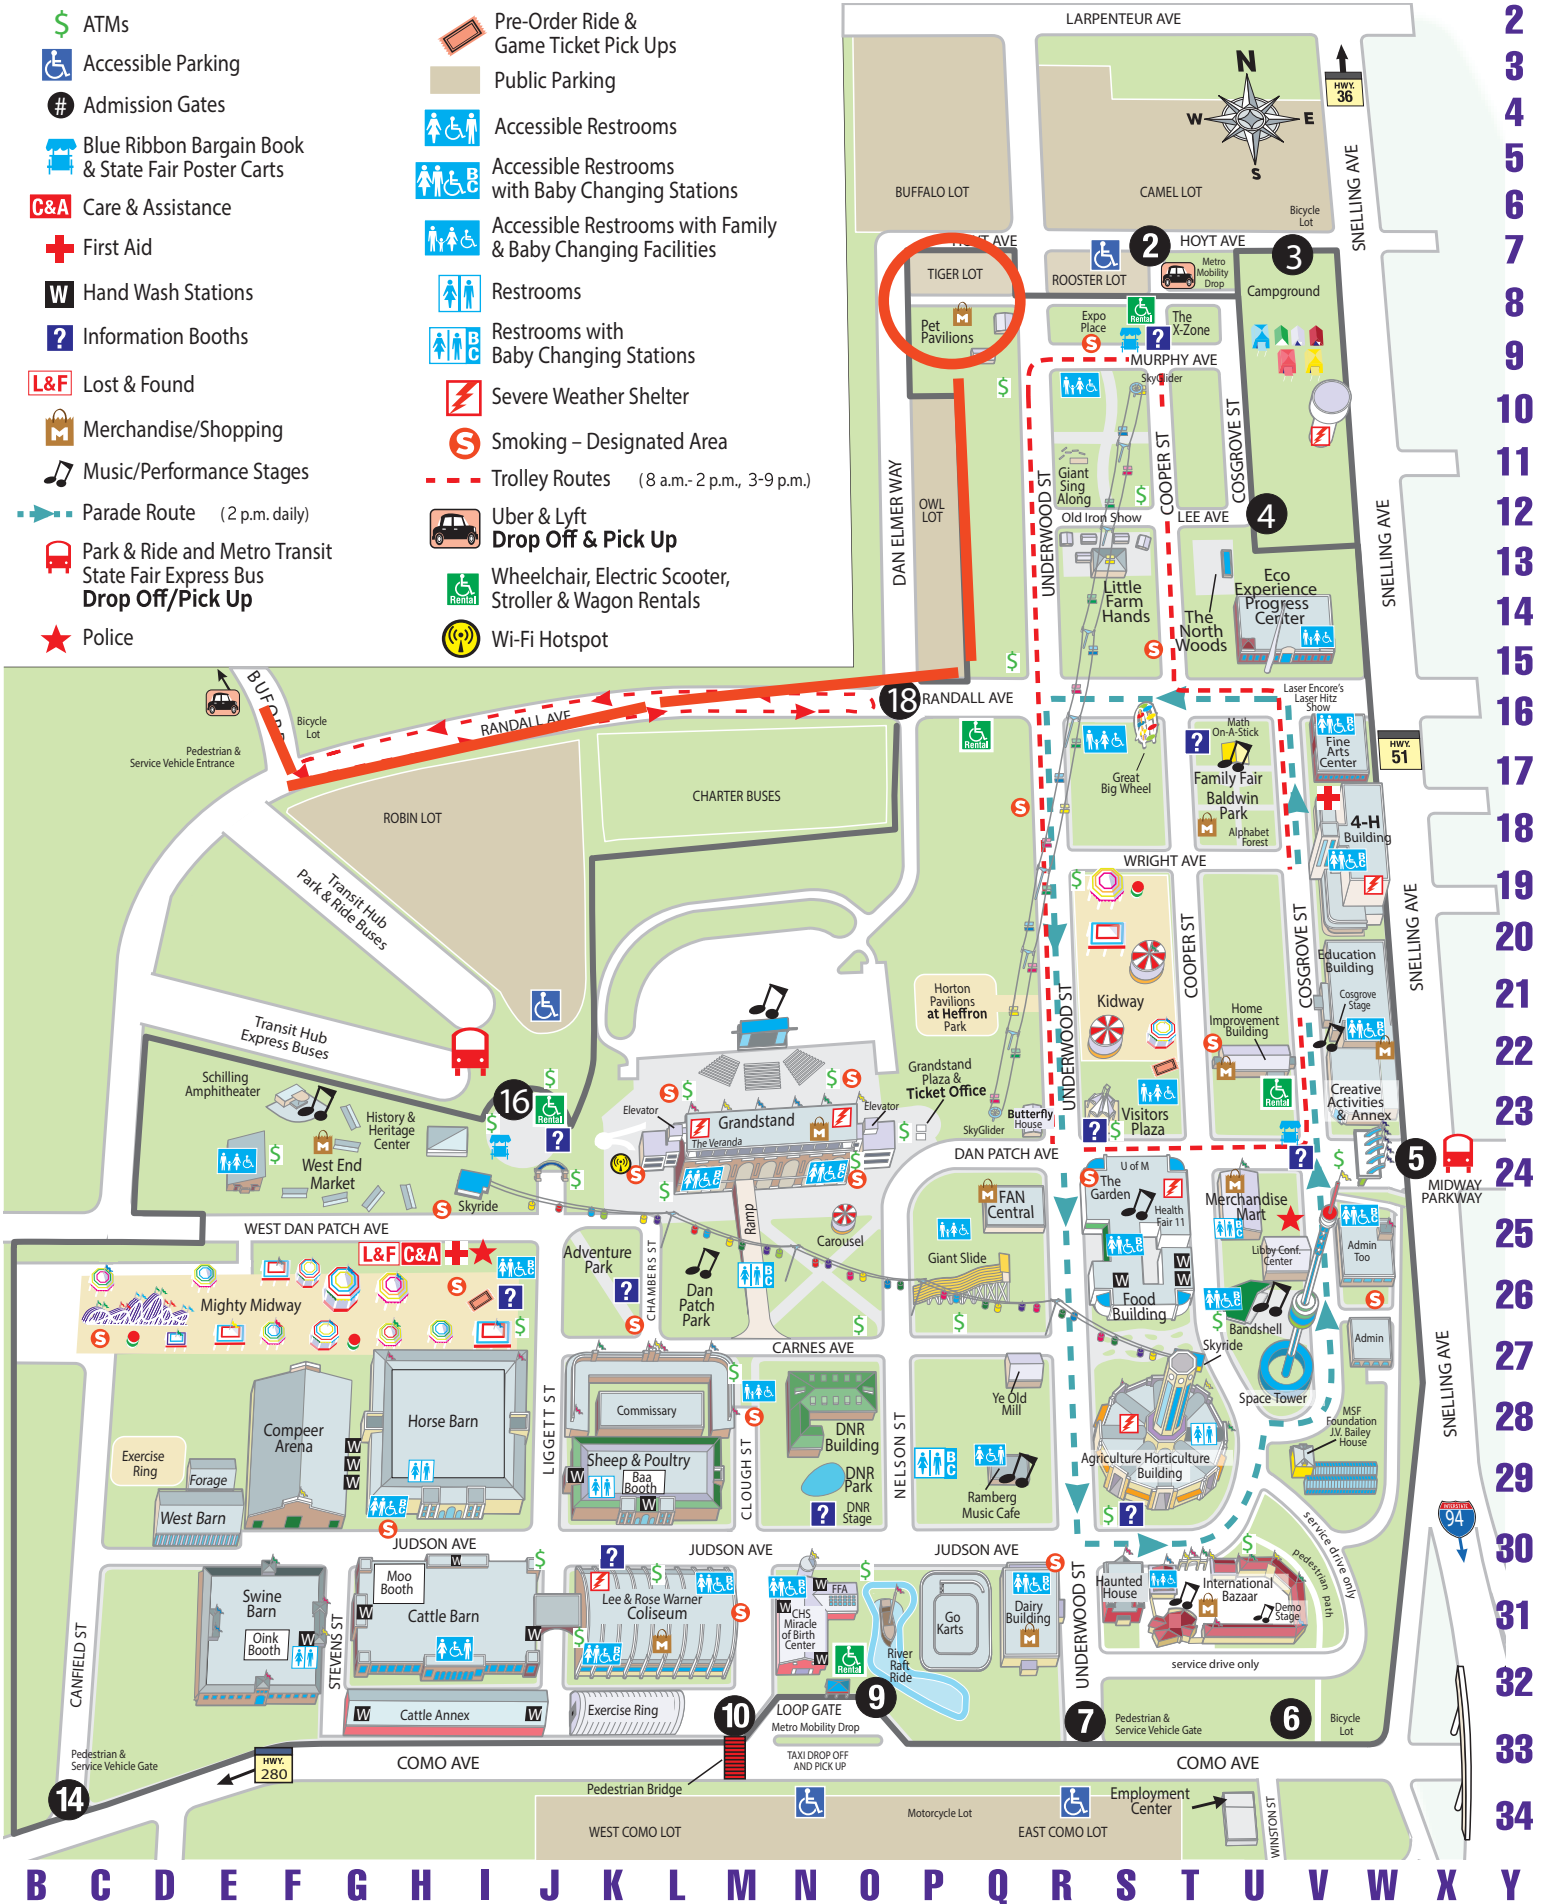

MINNESOTA STATE FAIR 2024

- ATMs
- Accessible Parking
- Admission Gates
- Blue Ribbon Bargain Book & State Fair Poster Carts
- Care & Assistance
- First Aid
- Hand Wash Stations
- Information Booths
- Lost & Found
- Merchandise/Shopping
- Music/Performance Stages
- Parade Route (2 p.m. daily)
- Park & Ride and Metro Transit State Fair Express Bus Drop Off/Pick Up
- Police
- Pre-Order Ride & Game Ticket Pick Ups
- Public Parking
- Accessible Restrooms
- Accessible Restrooms with Baby Changing Stations
- Accessible Restrooms with Family & Baby Changing Facilities
- Restrooms
- Restrooms with Baby Changing Stations
- Severe Weather Shelter
- Smoking – Designated Area
- Trolley Routes (8 a.m.- 2 p.m., 3-9 p.m.)
- Uber & Lyft Drop Off & Pick Up
- Wheelchair, Electric Scooter, Stroller & Wagon Rentals
- Wi-Fi Hotspot

B C D E F G H I J K L M N O P Q R S T U V W X Y