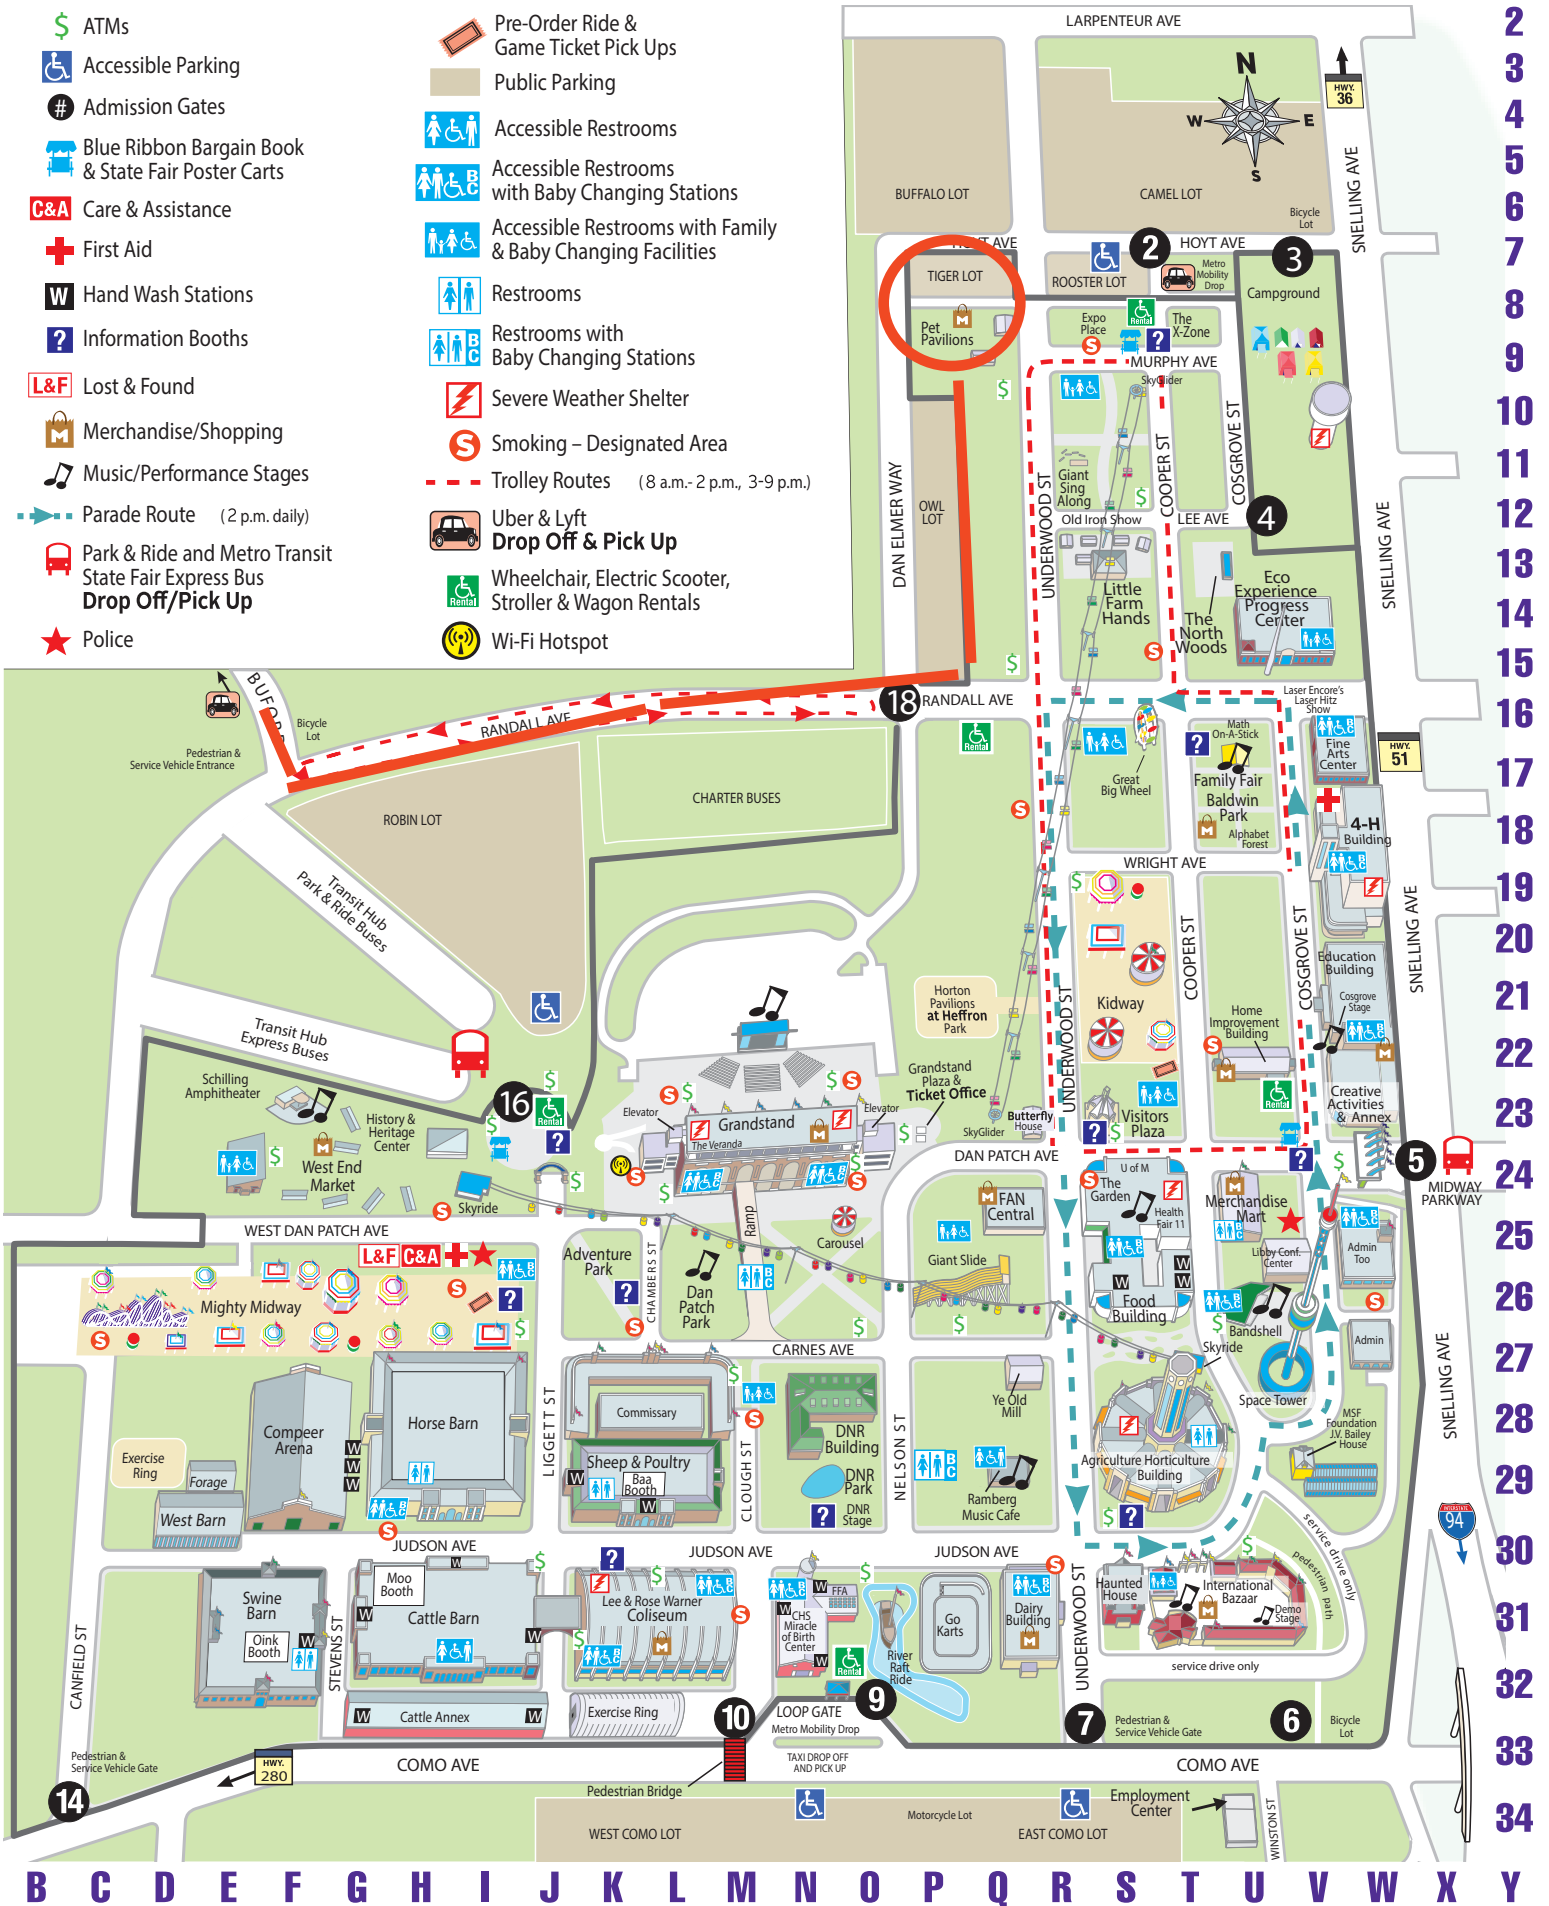

# MINNESOTA STATE FAIR 2023

- ATMs
- Accessible Parking
- Admission Gates
- Blue Ribbon Bargain Book & State Fair Poster Carts
- Care & Assistance
- First Aid
- Hand Wash Stations
- Information Booths
- Lost & Found
- Merchandise/Shopping
- Music/Performance Stages
- Parade Route (2 p.m. daily)
- Park & Ride and Metro Transit State Fair Express Bus Drop Off/Pick Up
- Police
- Pre-Order Ride & Game Ticket Pick Ups
- Public Parking
- Accessible Restrooms
- Accessible Restrooms with Baby Changing Stations
- Accessible Restrooms with Family & Baby Changing Facilities
- Restrooms
- Restrooms with Baby Changing Stations
- Severe Weather Shelter
- Smoking – Designated Area
- Trolley Routes (8 a.m.- 2 p.m., 3-9 p.m.)
- Uber & Lyft Drop Off & Pick Up
- Wheelchair, Electric Scooter, Stroller & Wagon Rentals
- Wi-Fi Hotspot

B C D E F G H I J K L M N O P Q R S T U V W X Y