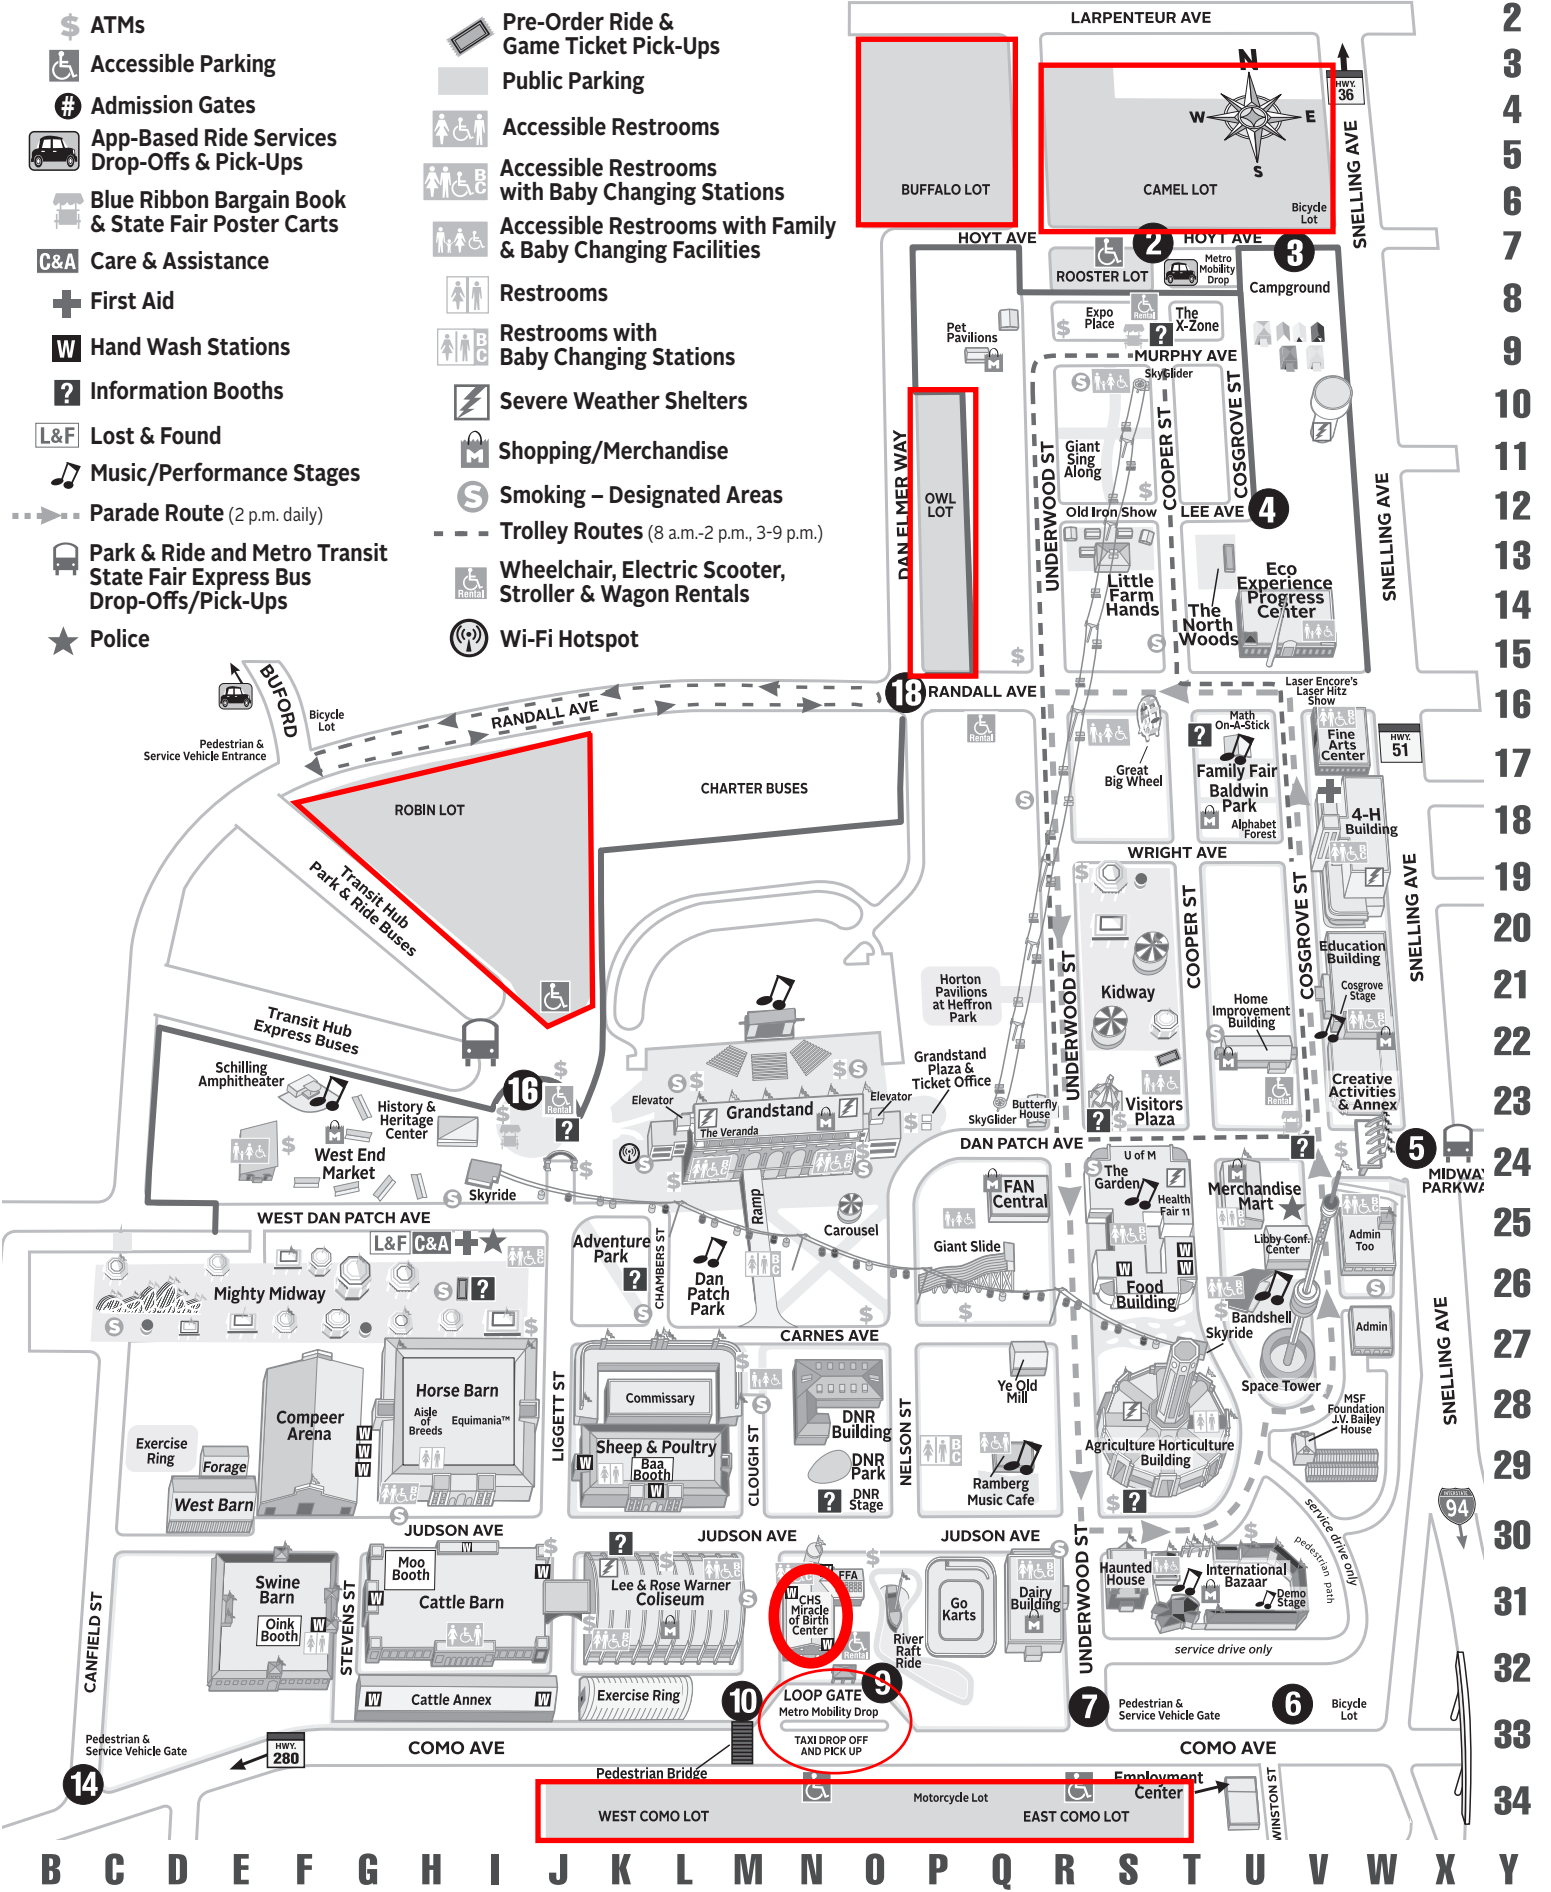

# MINNESOTA STATE FAIR

- ATMs
- Accessible Parking
- Admission Gates
- App-Based Ride Services Drop-Offs & Pick-Ups
- Blue Ribbon Bargain Book & State Fair Poster Carts
- Care & Assistance
- First Aid
- Hand Wash Stations
- Information Booths
- Lost & Found
- Music/Performance Stages
- Parade Route (2 p.m. daily)
- Park & Ride and Metro Transit State Fair Express Bus Drop-Offs/Pick-Ups
- Police
- Pre-Order Ride & Game Ticket Pick-Ups
- Public Parking
- Accessible Restrooms
- Accessible Restrooms with Baby Changing Stations
- Accessible Restrooms with Family & Baby Changing Facilities
- Restrooms
- Restrooms with Baby Changing Stations
- Severe Weather Shelters
- Shopping/Merchandise
- Smoking – Designated Areas
- Trolley Routes (8 a.m.-2 p.m., 3-9 p.m.)
- Wheelchair, Electric Scooter, Stroller & Wagon Rentals
- Wi-Fi Hotspot

B C D E F G H I J K L M N O P Q R S T U V W X Y

2  
3  
4  
5  
6  
7  
8  
9  
10  
11  
12  
13  
14  
15  
16  
17  
18  
19  
20  
21  
22  
23  
24  
25  
26  
27  
28  
29  
30  
31  
32  
33  
34